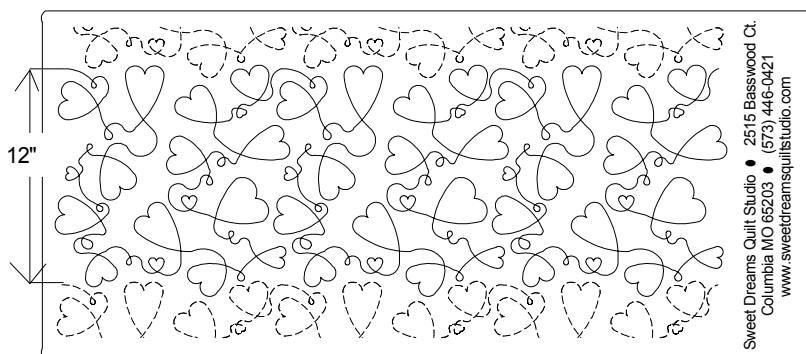

Pattern Height type of roll paper patterns

A. 12 inch from edge of paper to edge of paper

B. 12 inch from start of pattern to start of next row

C. 12 inch entire height of complete pattern no accounting for any interlocking