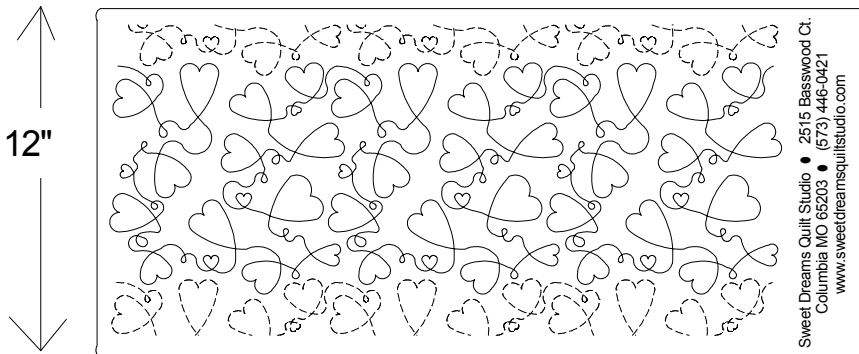

Pattern Height type of roll paper patterns

A. 12 inch from edge of paper to edge of paper

B. 12 inch from start of pattern to start of next row

C. 12 inch entire height of complete pattern no accounting for any interlocking